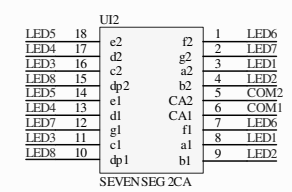

A

A

B

B

C

C

D

D

Title		
Size	Number	Revision
B		
Date:	2006.06.08	Sheet of
File:	D:\Elektronika\SevenSeg_Sch_04172006	Drawn By: