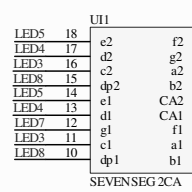

A

A

B

B

C

C

D

D

Title		
Size	Number	Revision
B		
Date:	2006.06.08	Sheet of
File:	D:\Elektronika\SevenSeg_Sch_04172006	Drawn By: